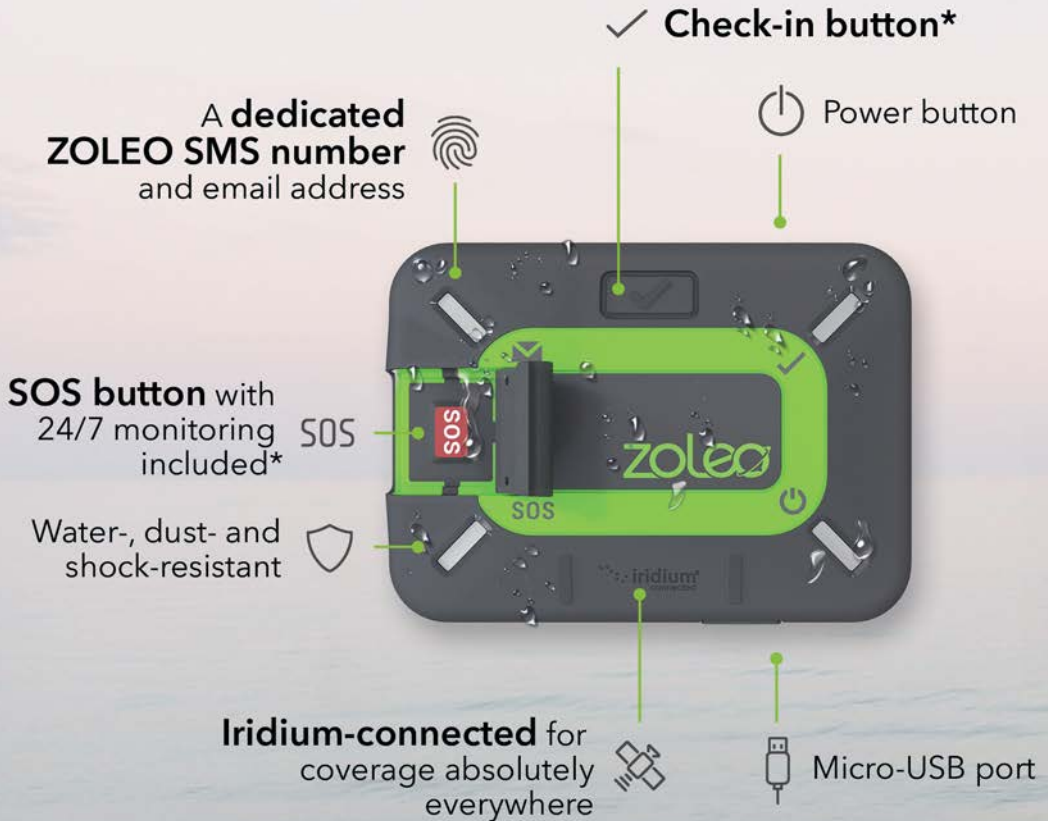

Safety Features for Peace-of-Mind

Wherever you go, you'll have access to SOS alerting, check-in and weather forecasts. That's added peace-of-mind for you, and for everyone waiting at home.

How does SOS work?

Your SOS alert and GPS coordinates will be sent to GEOS, our professional 24/7 emergency monitoring partner. GEOS will respond to your emergency and dispatch help to your location. Plus you'll be able to use our free app to exchange messages throughout! And if your situation changes, you can cancel the SOS via the ZOLEO device or app.

Getting to Know ZOLEO

Compact and durable, ZOLEO has a long-lasting battery and superior water-resistance. You can count on it wherever you go.

**SOS and check-in work directly from the device, or via the ZOLEO App.*

Additional Specs

Physical

- **Weight:** 150 g (5.3 oz)
 - **IP68:** dust- and water-resistant (to 1.5 m (4.9 ft) for 30 min.)
 - **Power input:** Micro-USB Type B connector
 - **Audible alerts**
 - **Shock-resistant:** MIL-STD 810G
 - **Size (L x W x D):** 9.1 x 6.6 x 2.7 cm (3.58 x 2.6 x 1.06 in)
 - **Covered SOS button** prevents false alarms (also cancellable)
 - **Internal GPS chip**, location-aware (accurate to 2.5 m (8.2 ft))
 - **LEDs for:** messages, SOS, check-in, and power
-