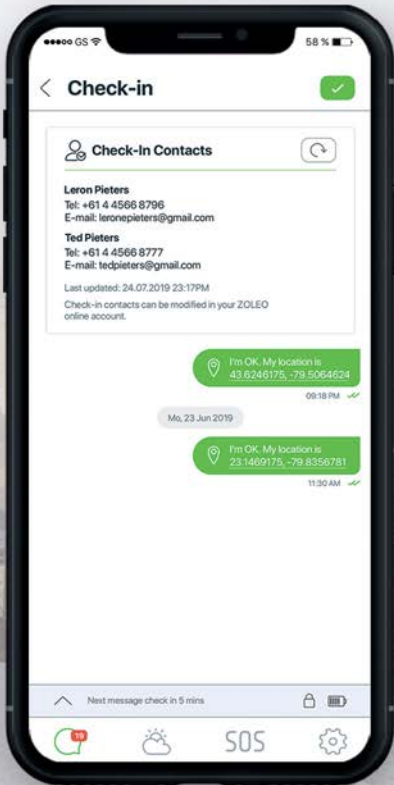

Connectivity

- **Iridium** satellite network
- **Global Navigation Satellite System:** GPS, GLONASS
- **Connects to the app via Bluetooth LE** (one connected user at a time at a range of up to 50 m (164 ft))

ZOLEO Mobile App

Our free app* is the key to all of the awesome global messaging and safety features of ZOLEO.

Messaging

SOS Alerting

Check-in

Weather

*English and French versions available.

Accessories

ZOLEO Cradle Kit

Secure the ZOLEO device for quick access on a belt, strap or any accessory with a camera-mount. The cradle locks ZOLEO in place when used with the interchangeable inserts.

Includes

- Main cradle
- Strap infill insert (fits widths up to 2.5 cm (1 in))
- Belt clip insert
- Camera mount insert