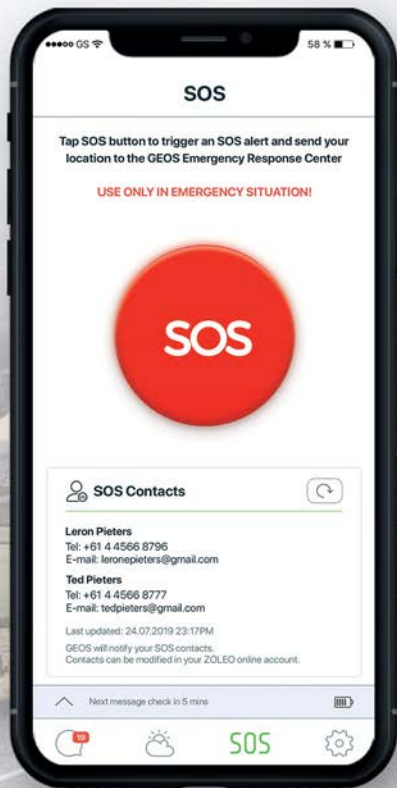

Connectivity

- **Iridium** satellite network
- **Global Navigation Satellite System:** GPS, GLONASS
- **Connects to the app via Bluetooth LE** (one connected user at a time at a range of up to 50 m (164 ft))

ZOLEO Mobile App

Our free app* is the key to all of the awesome global messaging and safety features of ZOLEO.

Messaging

SOS Alerting

Check-in

Weather

*English and French versions available.

Accessories