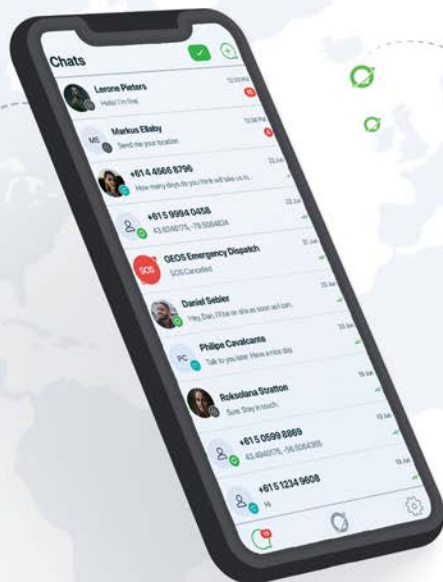

SEAMLESS GLOBAL MESSAGING FOR SMARTPHONES IS HERE

Meet ZOLEO

Made for
iPhone | iPad

COMPATIBLE
WITH ANDROID

For Those Who Venture Beyond Mobile Coverage

Only ZOLEO works with your phone or tablet to provide seamless global messaging that follows you beyond mobile coverage, and back again. It also includes added safety features you can count on world-wide.

What makes ZOLEO unique is that it transmits messages over **satellite, cellular and Wi-Fi**, so you can count on your connection wherever you go. Never miss a message again!

ZOLEO Enables the Connections That Matter

Get weather forecasts
from DarkSky™

Check in to let others
know you're OK

Share your GPS
location

Make it easy for contacts
to **reach you anywhere**

ZOLEO, for Wherever You Go

When you're beyond mobile coverage...

The ZOLEO satellite communicator connects with our free app, on your phone or tablet, so you can send and receive messages anywhere on the planet via the Iridium satellite network*.

** When there's no cellular or Wi-Fi coverage, ZOLEO transmits messages over the Iridium satellite network. Iridium provides coverage over every inch of the planet – including landmasses, oceans and airways.*