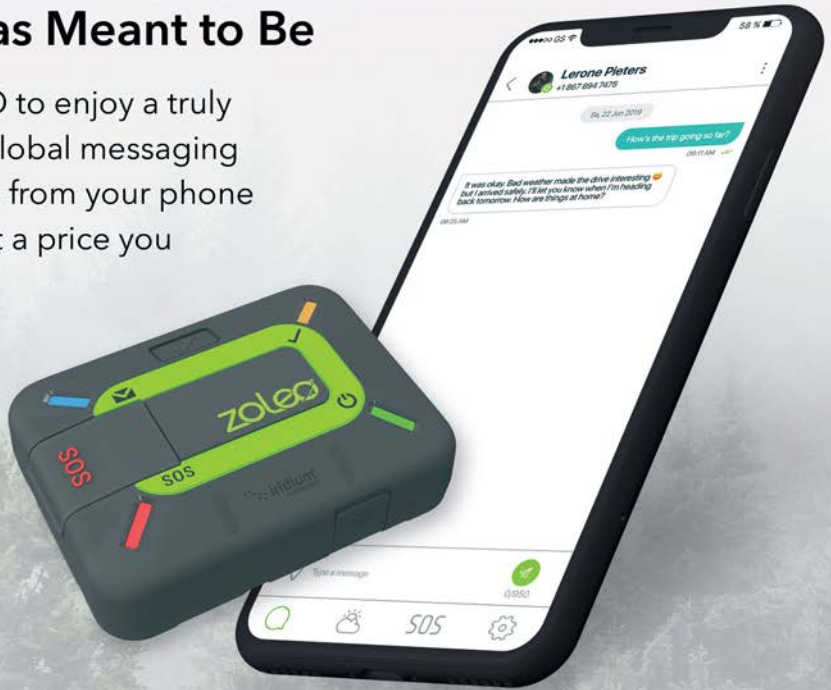

Get weather forecasts
from DarkSky™

Check in to let others
know you're OK

Share your GPS
location

Make it easy for contacts
to **reach you anywhere**

ZOLEO, for Wherever You Go

When you're beyond mobile coverage...

The ZOLEO satellite communicator connects with our free app, on your phone or tablet, so you can send and receive messages anywhere on the planet via the Iridium satellite network*.

** When there's no cellular or Wi-Fi coverage, ZOLEO transmits messages over the Iridium satellite network. Iridium provides coverage over every inch of the planet – including landmasses, oceans and airways.*

When you're within mobile coverage...

Uniquely, the ZOLEO App seamlessly delivers messages over cellular and Wi-Fi. You'll get the message, even if your ZOLEO satellite communicator is turned off, or being used by a friend!

Global Messaging, as It Was Meant to Be

Use ZOLEO to enjoy a truly seamless global messaging experience from your phone or tablet, at a price you can afford.

- **Extends your messaging coverage** seamlessly by transmitting over satellite, cellular and Wi-Fi
- Offers a **familiar messaging experience**
- Makes it easy for contacts to reach you via your **dedicated ZOLEO SMS number and email address**
- Priced to ensure you **enjoy more value for your dollar** versus other Iridium-based communicators