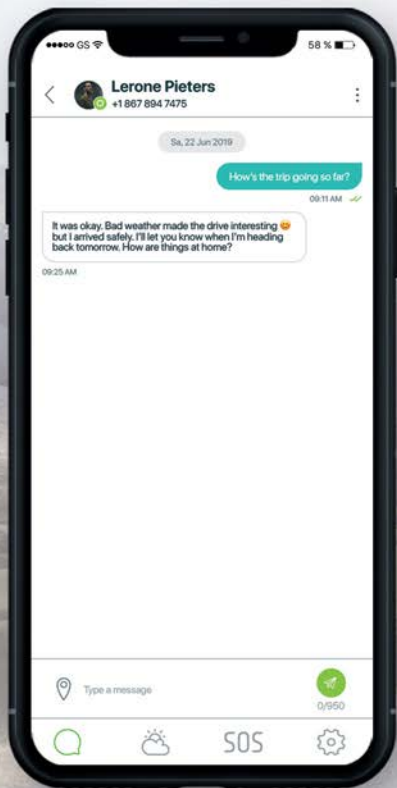

Getting to Know ZOLEO

Compact and durable, ZOLEO has a long-lasting battery and superior water-resistance. You can count on it wherever you go.

**SOS and check-in work directly from the device, or via the ZOLEO App.*

Additional Specs

Physical

- **Weight:** 150 g (5.3 oz)
 - **IP68:** dust- and water-resistant (to 1.5 m (4.9 ft) for 30 min.)
 - **Power input:** Micro-USB Type B connector
 - **Audible alerts**
 - **Shock-resistant:** MIL-STD 810G
 - **Size (L x W x D):** 9.1 x 6.6 x 2.7 cm (3.58 x 2.6 x 1.06 in)
 - **Covered SOS button** prevents false alarms (also cancellable)
 - **Internal GPS chip**, location-aware (accurate to 2.5 m (8.2 ft))
 - **LEDs for:** messages, SOS, check-in, and power
-

Connectivity

- **Iridium** satellite network
- **Global Navigation Satellite System:** GPS, GLONASS
- **Connects to the app via Bluetooth LE** (one connected user at a time at a range of up to 50 m (164 ft))

ZOLEO Mobile App

Our free app* is the key to all of the awesome global messaging and safety features of ZOLEO.

Messaging

SOS Alerting

Check-in

Weather

*English and French versions available.

Accessories